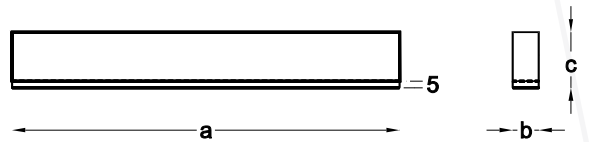

## PARAMETERS

- Housing: • aluminium
- Housing colours: • anodized aluminium (.W15)  
• anodized czarny (.W20)  
• white RAL 9010 (.RAL)
- Light source: • linear LED
- Optic: • opal diffuser (PLX)
- Options: • electronic dimmable ballast:  
analogue (1-10V) or digital (DALI)

## DIMENSIONS