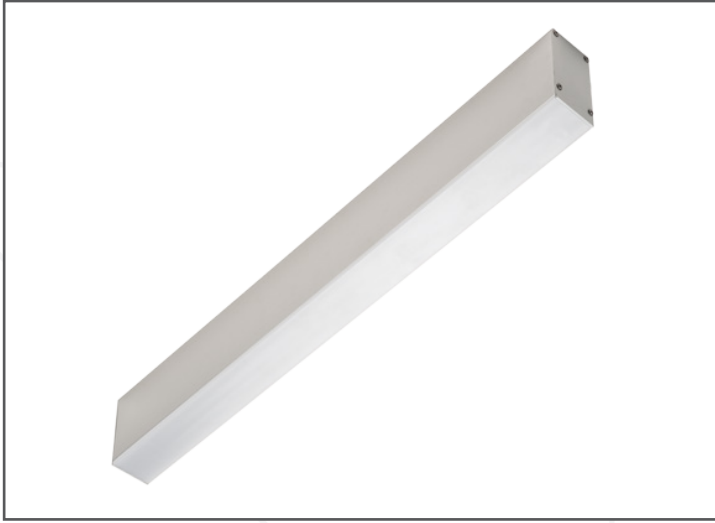

# PROFISLIM 2 LED PLX

SURFACE MOUNTED LUMINAIRE

## PARAMETERS

- Housing: • aluminium
- Housing colours: • anodized aluminium (.W15)  
• anodized czarny (.W20)  
• white RAL 9010 (.RAL)
- Light source: • linear LED
- Optic: • opal diffuser (PLX)
- Options: • electronic dimmable ballast:  
analogue (1-10V) or digital (DALI)